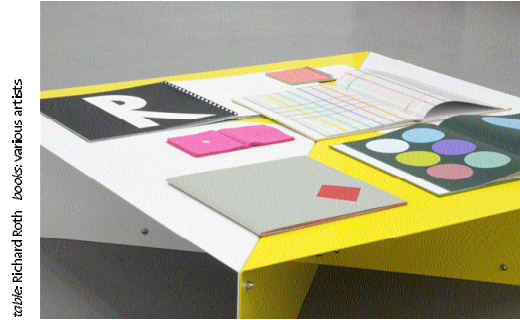

ROCKET

TEA BUILDING 56 SHOREDITCH HIGH STREET LONDON E1 6JJ UK
T +44 20 7729 7594 F +44 20 7729 0079 rocketgallery.com

18/9 - 7/11/09 *press release*

book a table

coffee tables & artists' books